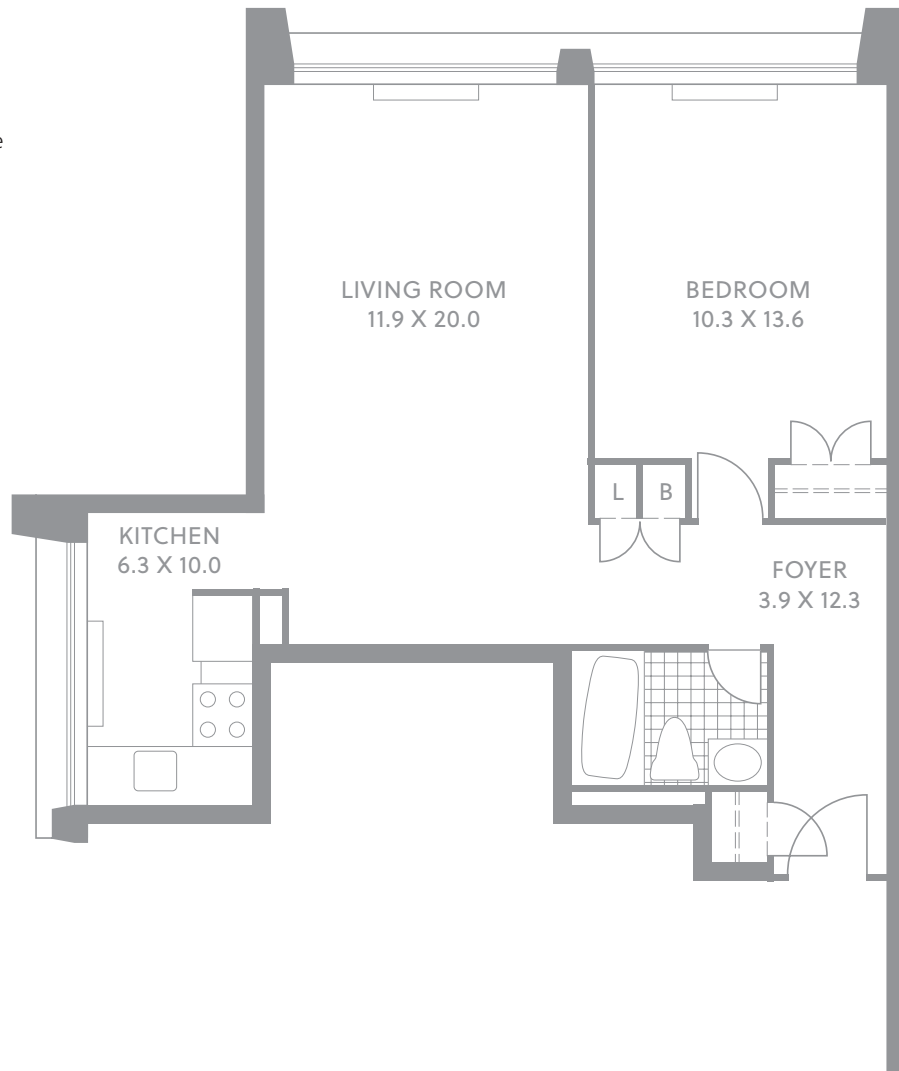

Junior One Bedroom

635 sq. ft.

CHARLES WEST

Manulife Centre

Lowrise, North & West Facing

Bright and spacious, with hardwood floors and white kitchen cabinets, our unfurnished apartments on floors 3 to 29 are waiting for you to add the personal touches of home. These apartments have utilities and cable included, plus you'll have access to many of our great amenities including the urban garden, party room and club room.

All dimensions are approximate.

RENTAL INFORMATION

Stella Gomes or Michael Gula
P: 416 961 4998 F: 416 923 7637
E: livemanulifecentre@manulife.com

TENANT SERVICES, MAINTENANCE, CONCIERGE OR PROPERTY MANAGEMENT

P: 416 961 4998 F: 416 923 7637

44Charles.com