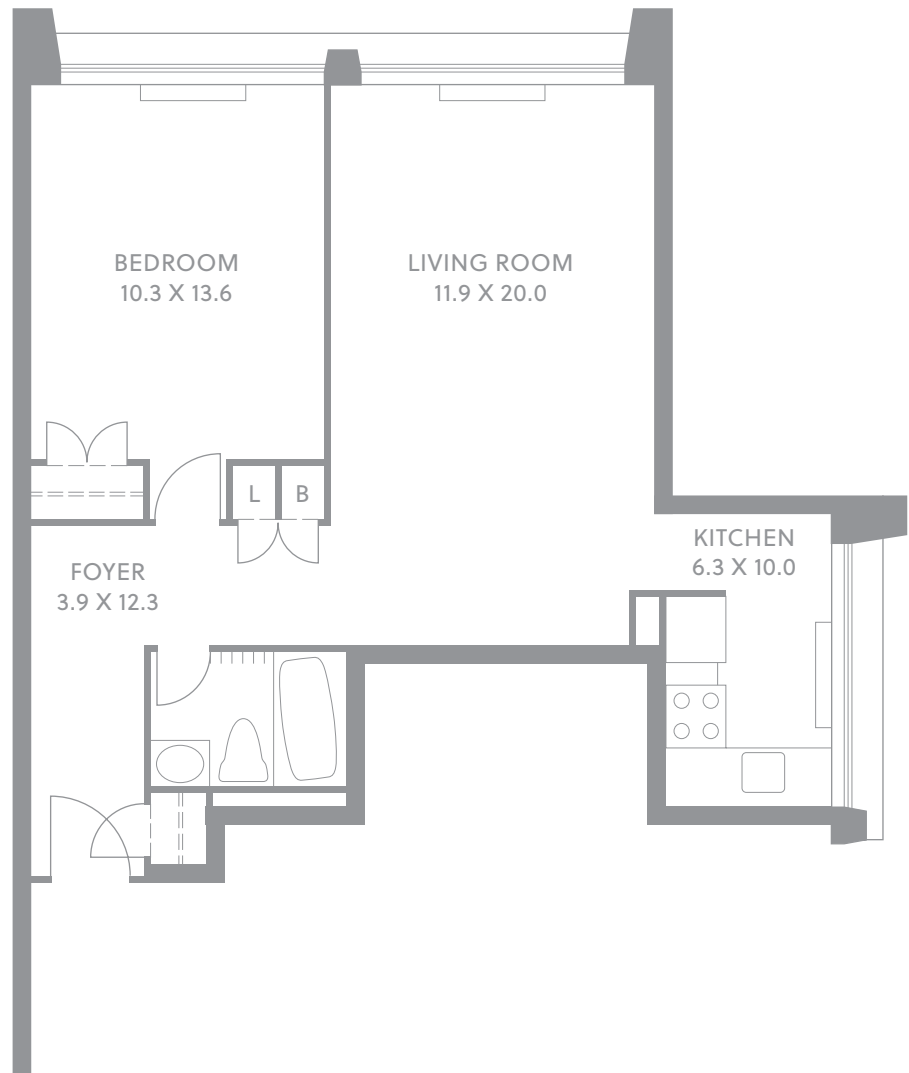

Junior One Bedroom

635 sq. ft.

Lowrise, North & East Facing

Bright and spacious, with hardwood floors and white kitchen cabinets, our unfurnished apartments on floors 3 to 29 are waiting for you to add the personal touches of home. These apartments have utilities and cable included, plus you'll have access to many of our great amenities including the urban garden, party room and club room.

All dimensions are approximate.

RENTAL INFORMATION

Stella Gomes or Michael Gula
P: 416 961 4998 F: 416 923 7637
E: livemanulifecentre@manulife.com

TENANT SERVICES, MAINTENANCE, CONCIERGE OR PROPERTY MANAGEMENT

P: 416 961 4998 F: 416 923 7637